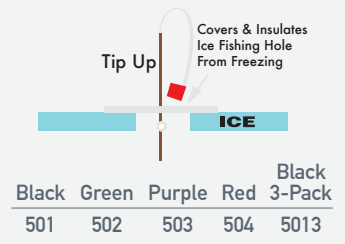

LIFTS UP WITH TIP-UP