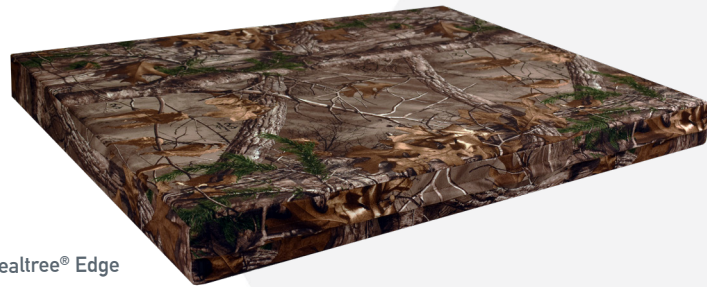

THERMABED DOG BEDS

Give your hunting dog the best bed out there! ThermaBed dog beds come in two different styles.

FEATURES

- Insulated with premium InsulSoft™, a closed-cell foam blend that's soft, durable and highly insulative
- Waterproof Brush Tricot Silent Touch™ material is soft and machine washable
- Zippered inner liner is machine washable