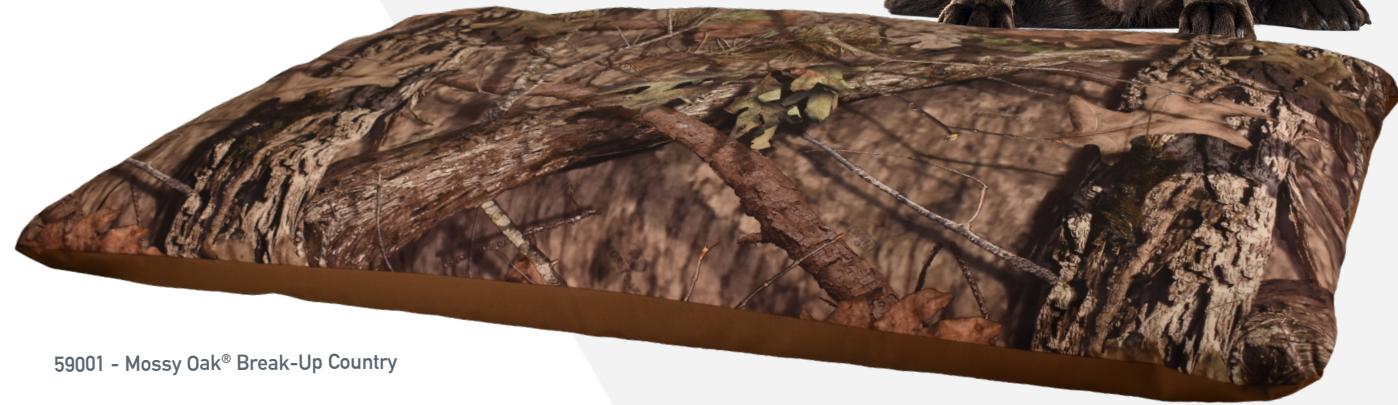

CUSHION MATE 13" x 14" x .75" THICK

SC 03132	Maroon
SC 03133	Red
SC 03134	Yellow / Gold
SC 03135	Green
SC 03136	Black
SC 03137	Royal
SC 03138	Navy
SC 03140	Purple
SC 03145	Orange

FEATURES

- Made from Softek™ closed-cell foam
- Will not absorb moisture or get hard
- Stays pliable in cold weather to keep you comfortable
- Use at stadiums, on bleachers, chairs, buckets, the ground, anywhere proper seating is available
- Comfort grip handle for easy carry

56001 - Realtree® Edge

59001 - Mossy Oak® Break-Up Country

THERMABED - LARGE MEMORY FOAM 22" x 18" x 3"

46000	Mossy Oak® Break-Up Country
56000	Realtree® Edge

THERMABED - X-LARGE MEMORY FOAM 36" x 28" x 3"